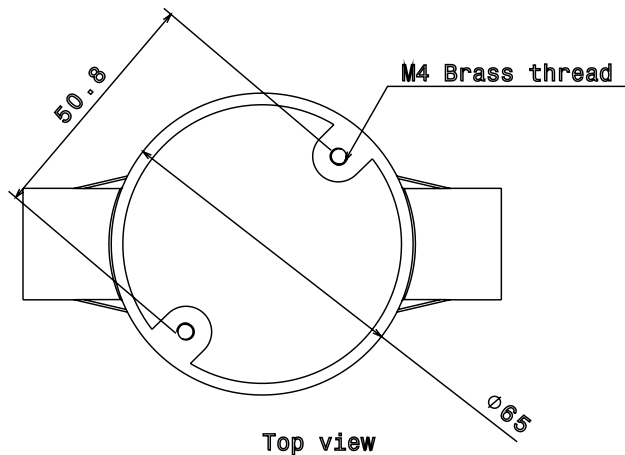

Packed in qty 20

ADDITIONAL NOTES

Manufactured to BS4607 part 1
Product includes 2 x M4 Brass Inserts

Isometric view

Front view

Side view

Top view