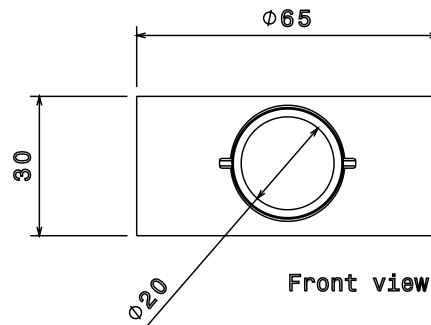

PRODUCT CODE: PB2W
PVC CONDUIT BOX

DESCRIPTION

20mm Through PVC Conduit Box

FINISH

White

MATERIAL

PVC

PACKAGING

Packed in qty 20

ADDITIONAL NOTES

Manufactured to BS4607 part 1
Product includes 2 x M4 Brass Inserts

Isometric view

Front view

Side view

Top view